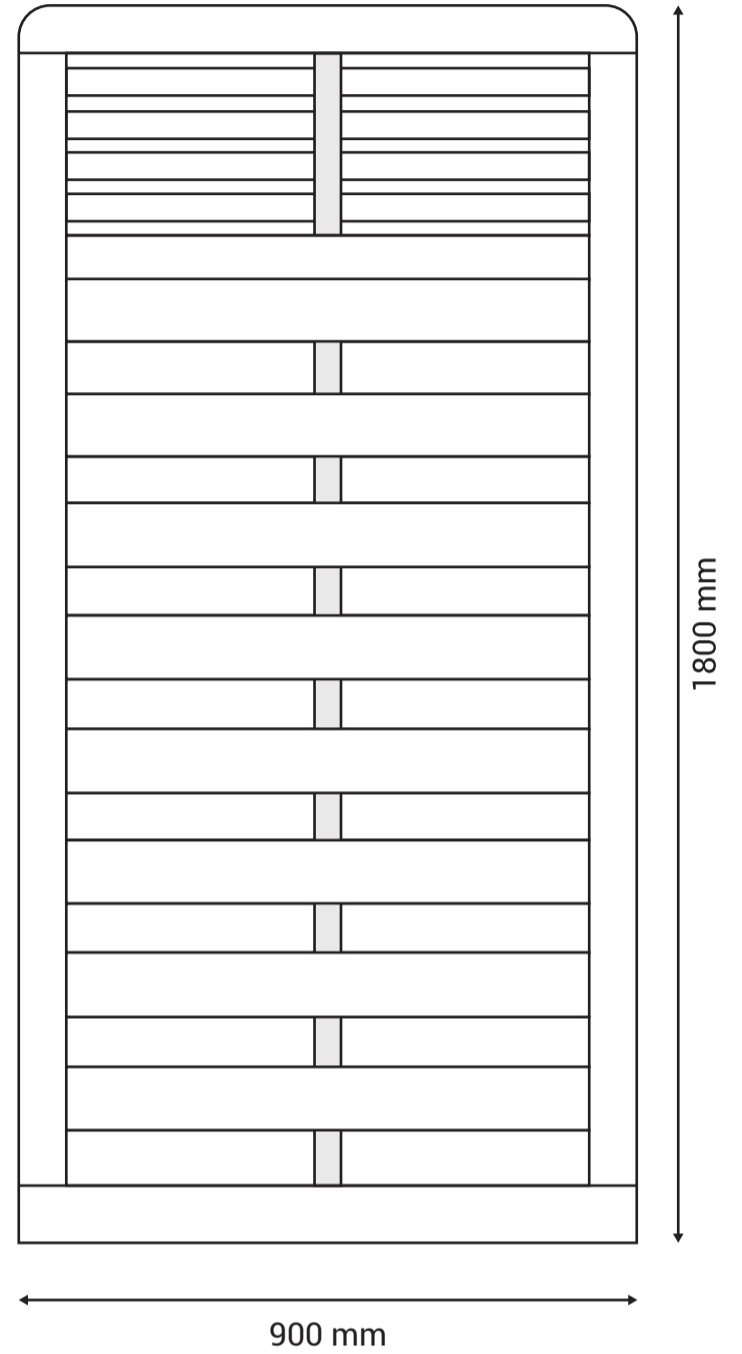

AVON SLATTED PANEL & GATE

AVON SLATTED PANEL

AVON SLATTED GATE

Scale 1:11

SPECIFICATION

Slats 45 x 14 mm
Framing 55 x 45 mm

AVAILABLE IN THE FOLLOWING HEIGHTS

1800 mm
1500 mm
1200 mm
900 mm
600 mm
300 mm