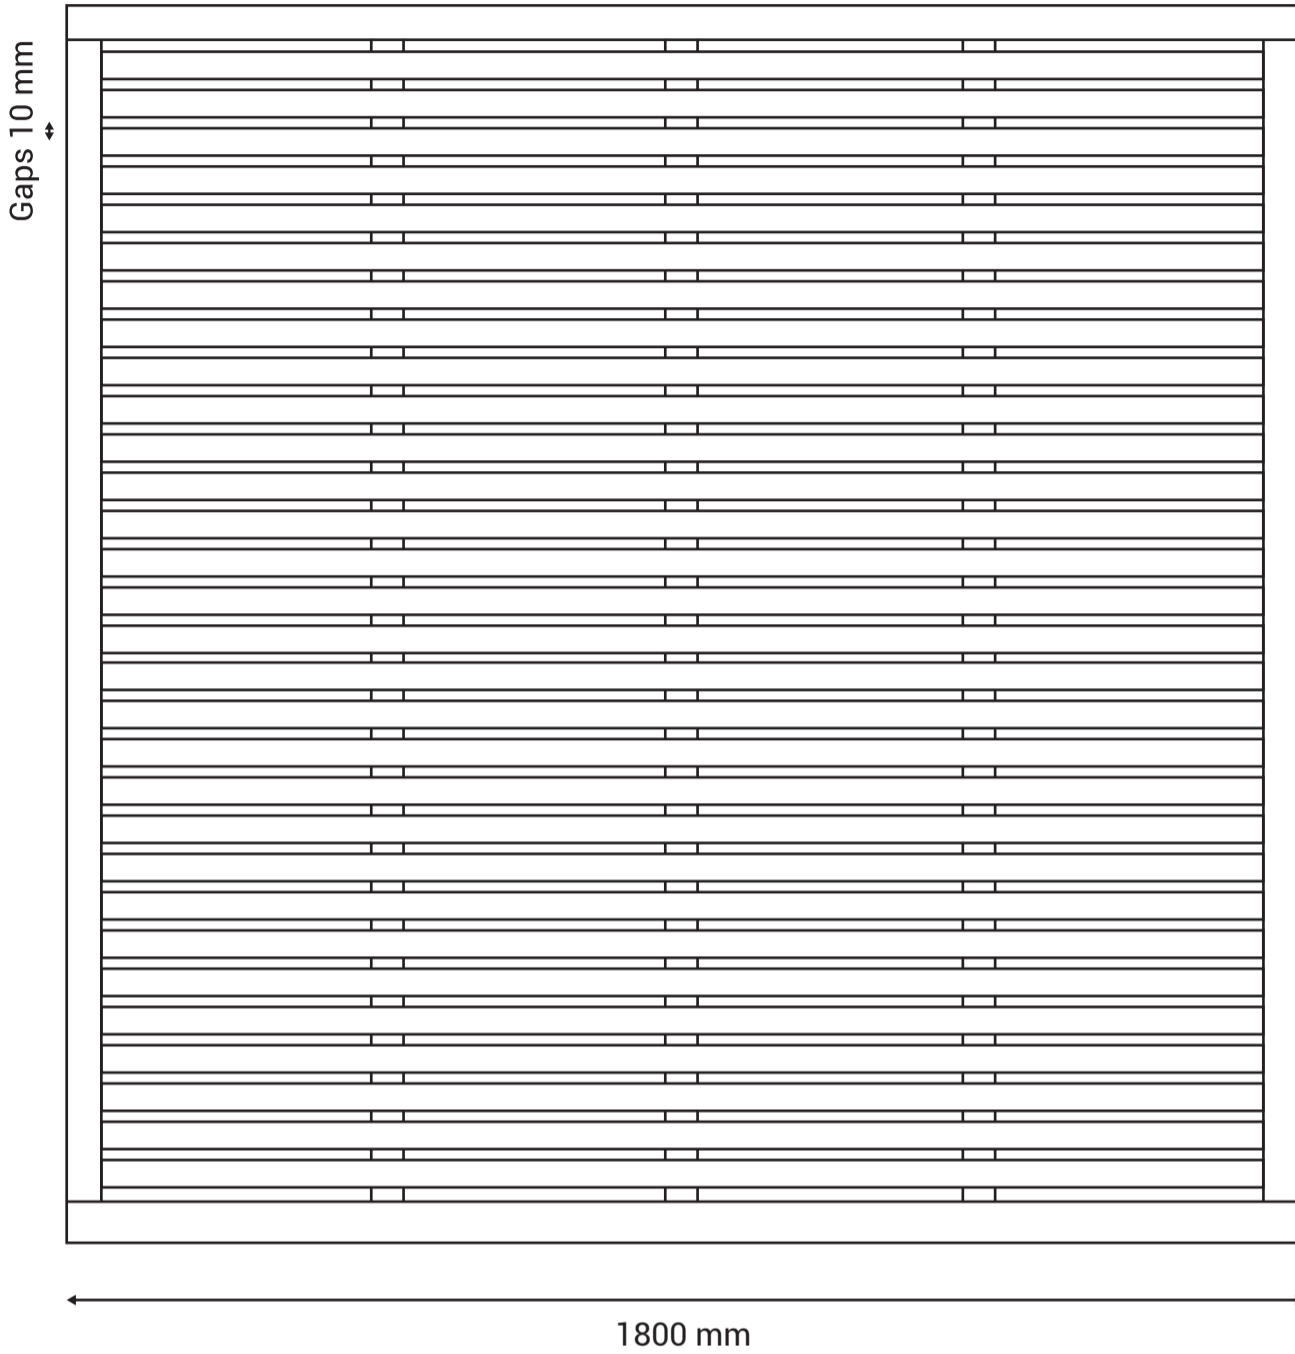

AVON SLATTED PANEL & GATE

AVON SLATTED PANEL

AVON SLATTED GATE

Scale 1:11

SPECIFICATION

Slats 45 x 14 mm
Framing 55 x 45 mm

AVAILABLE IN THE FOLLOWING HEIGHTS

1800 mm
1500 mm
1200 mm
900 mm
600 mm
300 mm