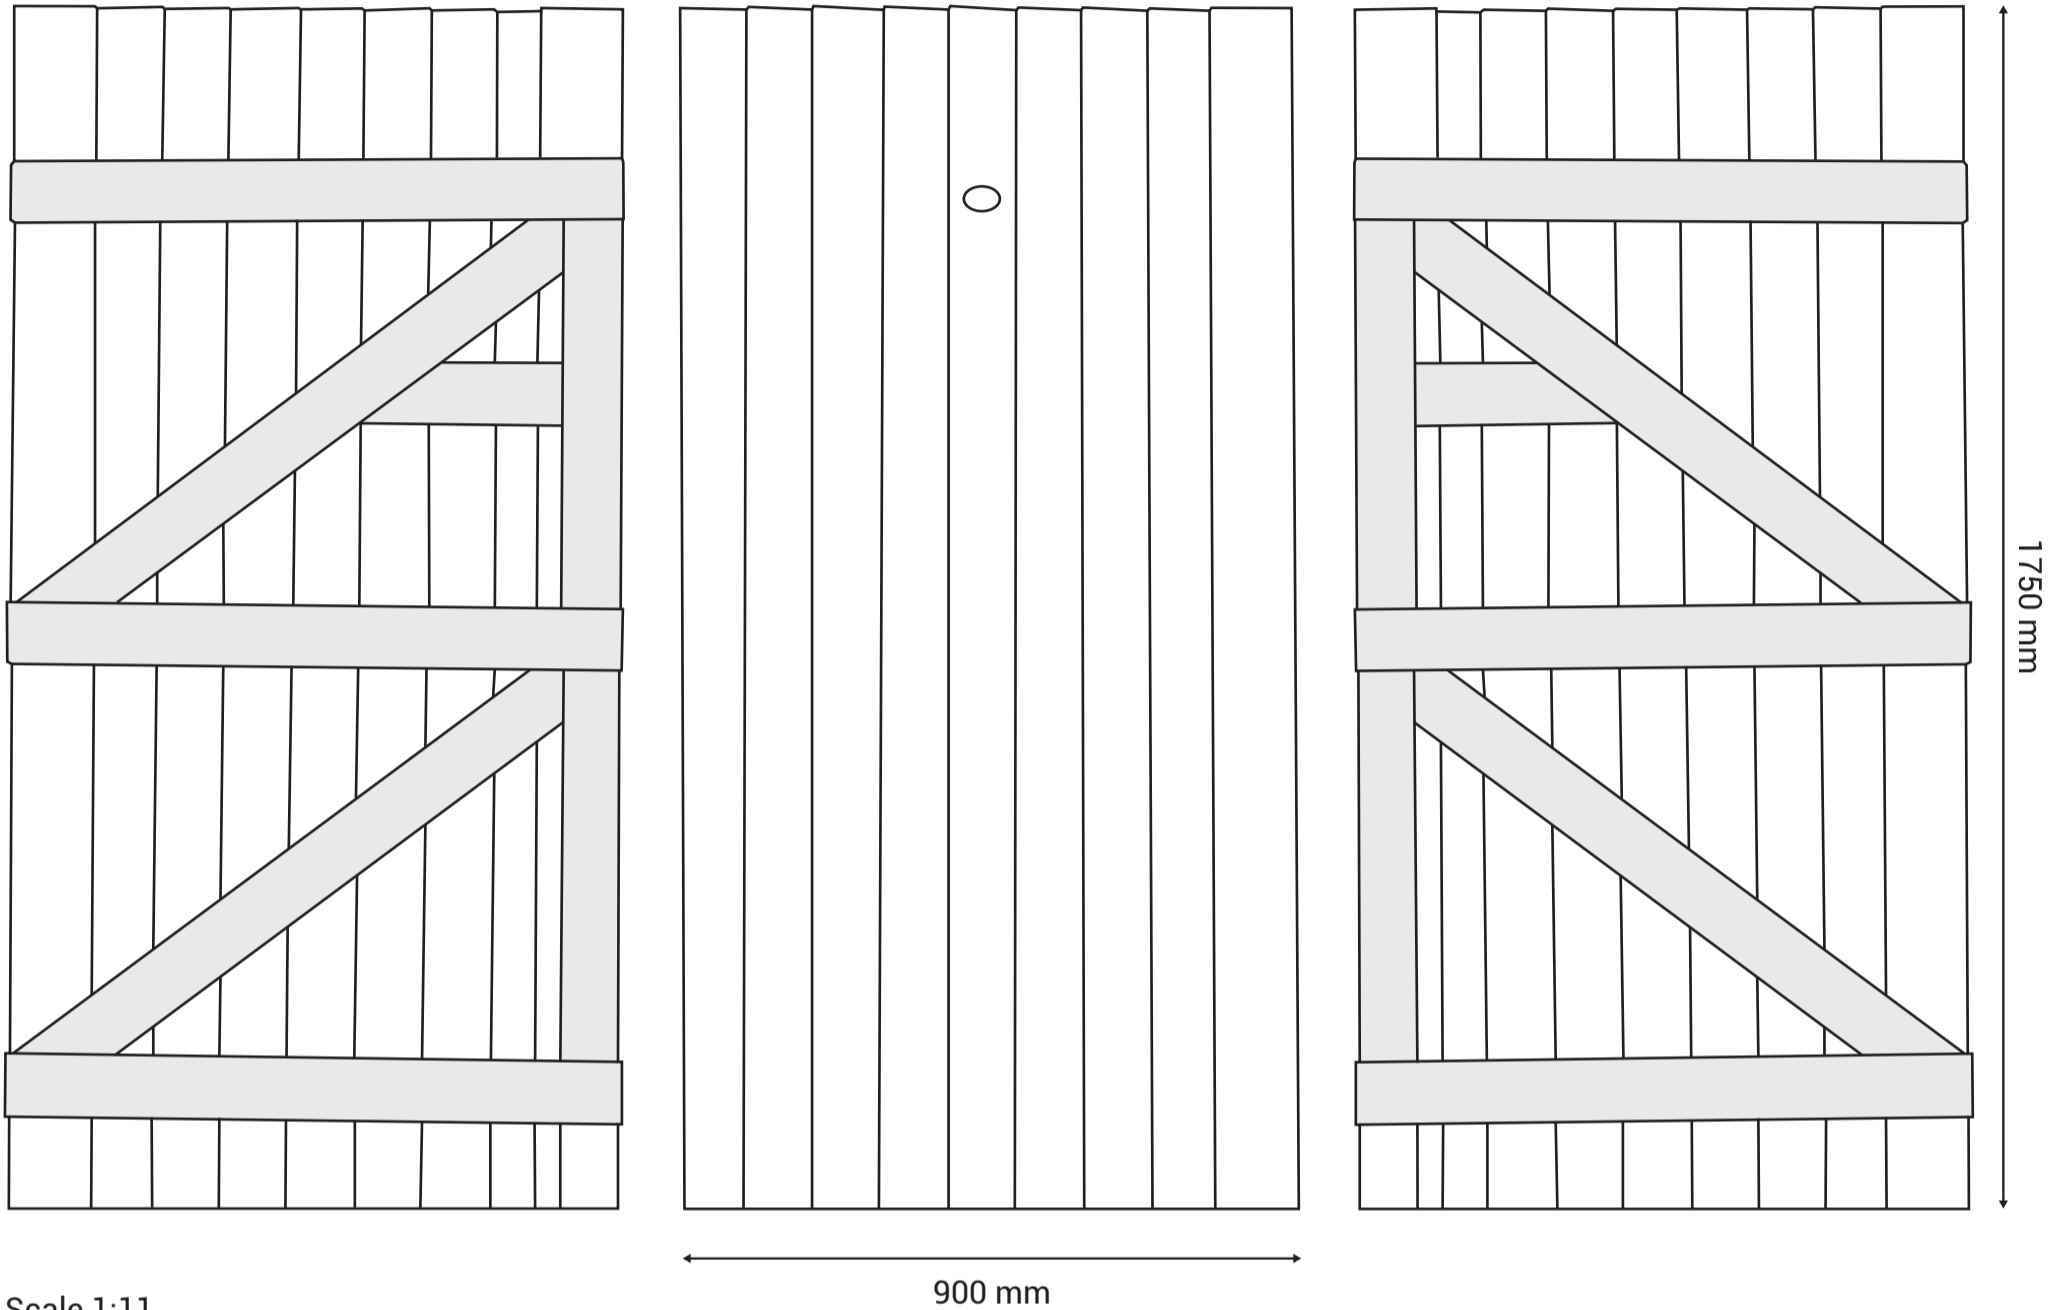

FEATHEREDGE GATE 1750 x 900 mm

L/HAND REAR VIEW

FRONT VIEW

R/HAND REAR VIEW

Scale 1:11

900 mm

1750 mm

SPECIFICATION

Featheredge Boards 125 x 2ex 22 mm

Framing 75 x 32 mm