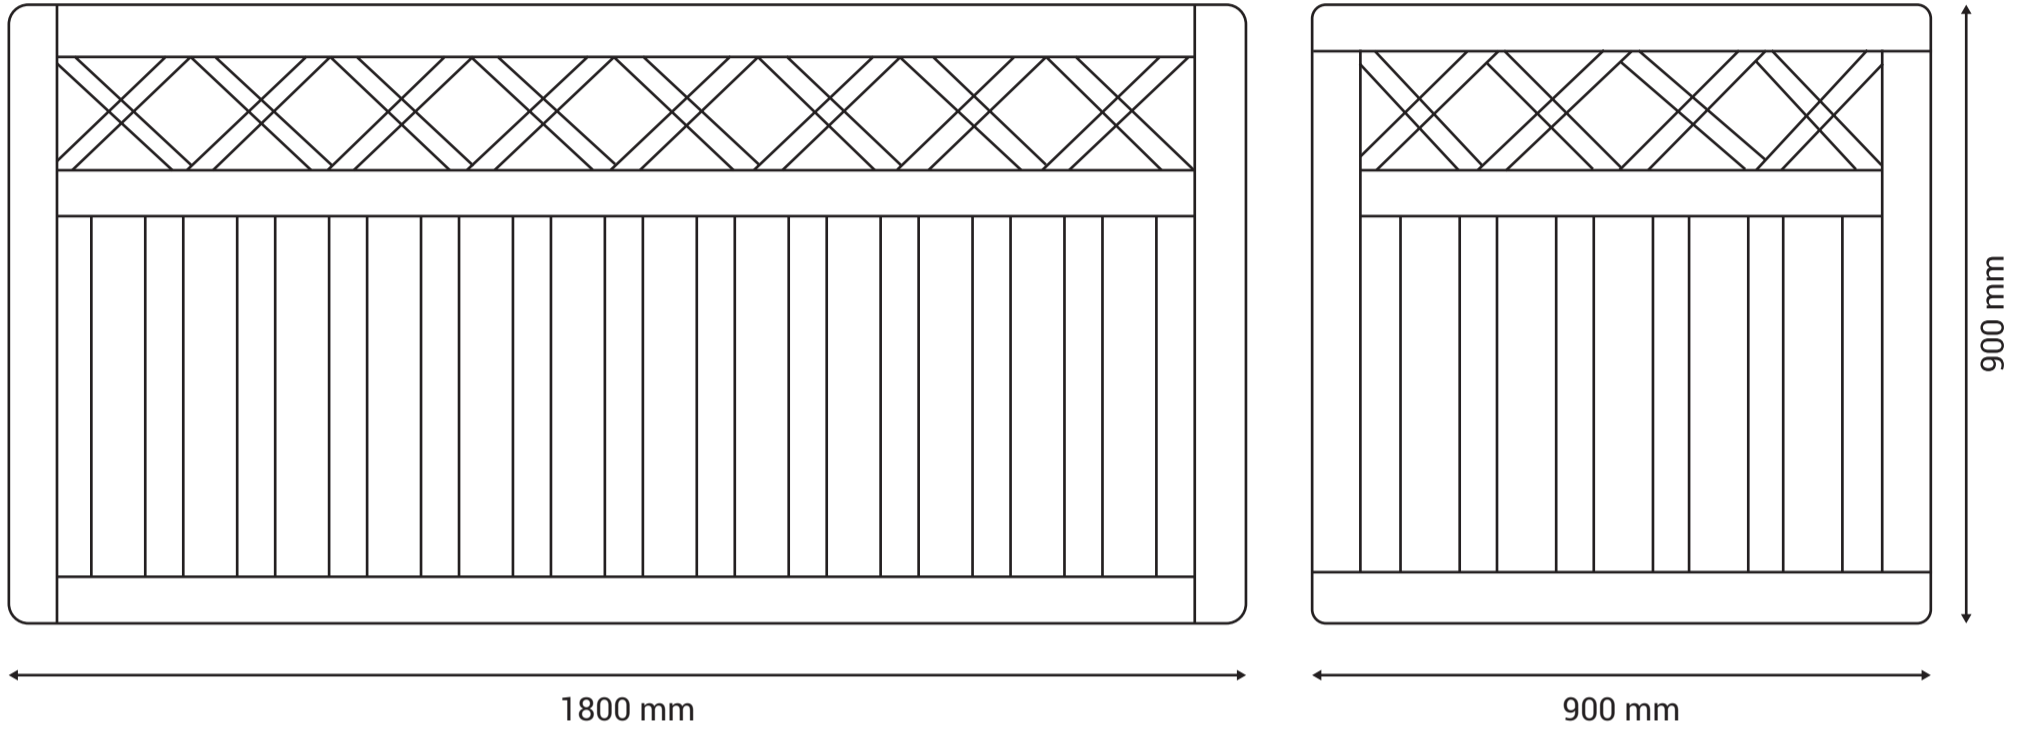

# NEWPORT CROSS TOP PANEL & GATE

NEWPORT CROSS TOP PANEL

NEWPORT CROSS TOP GATE

Scale 1:11

## SPECIFICATION

Horizontal Slats 85 x 16 mm

Framing 70 x 45 mm