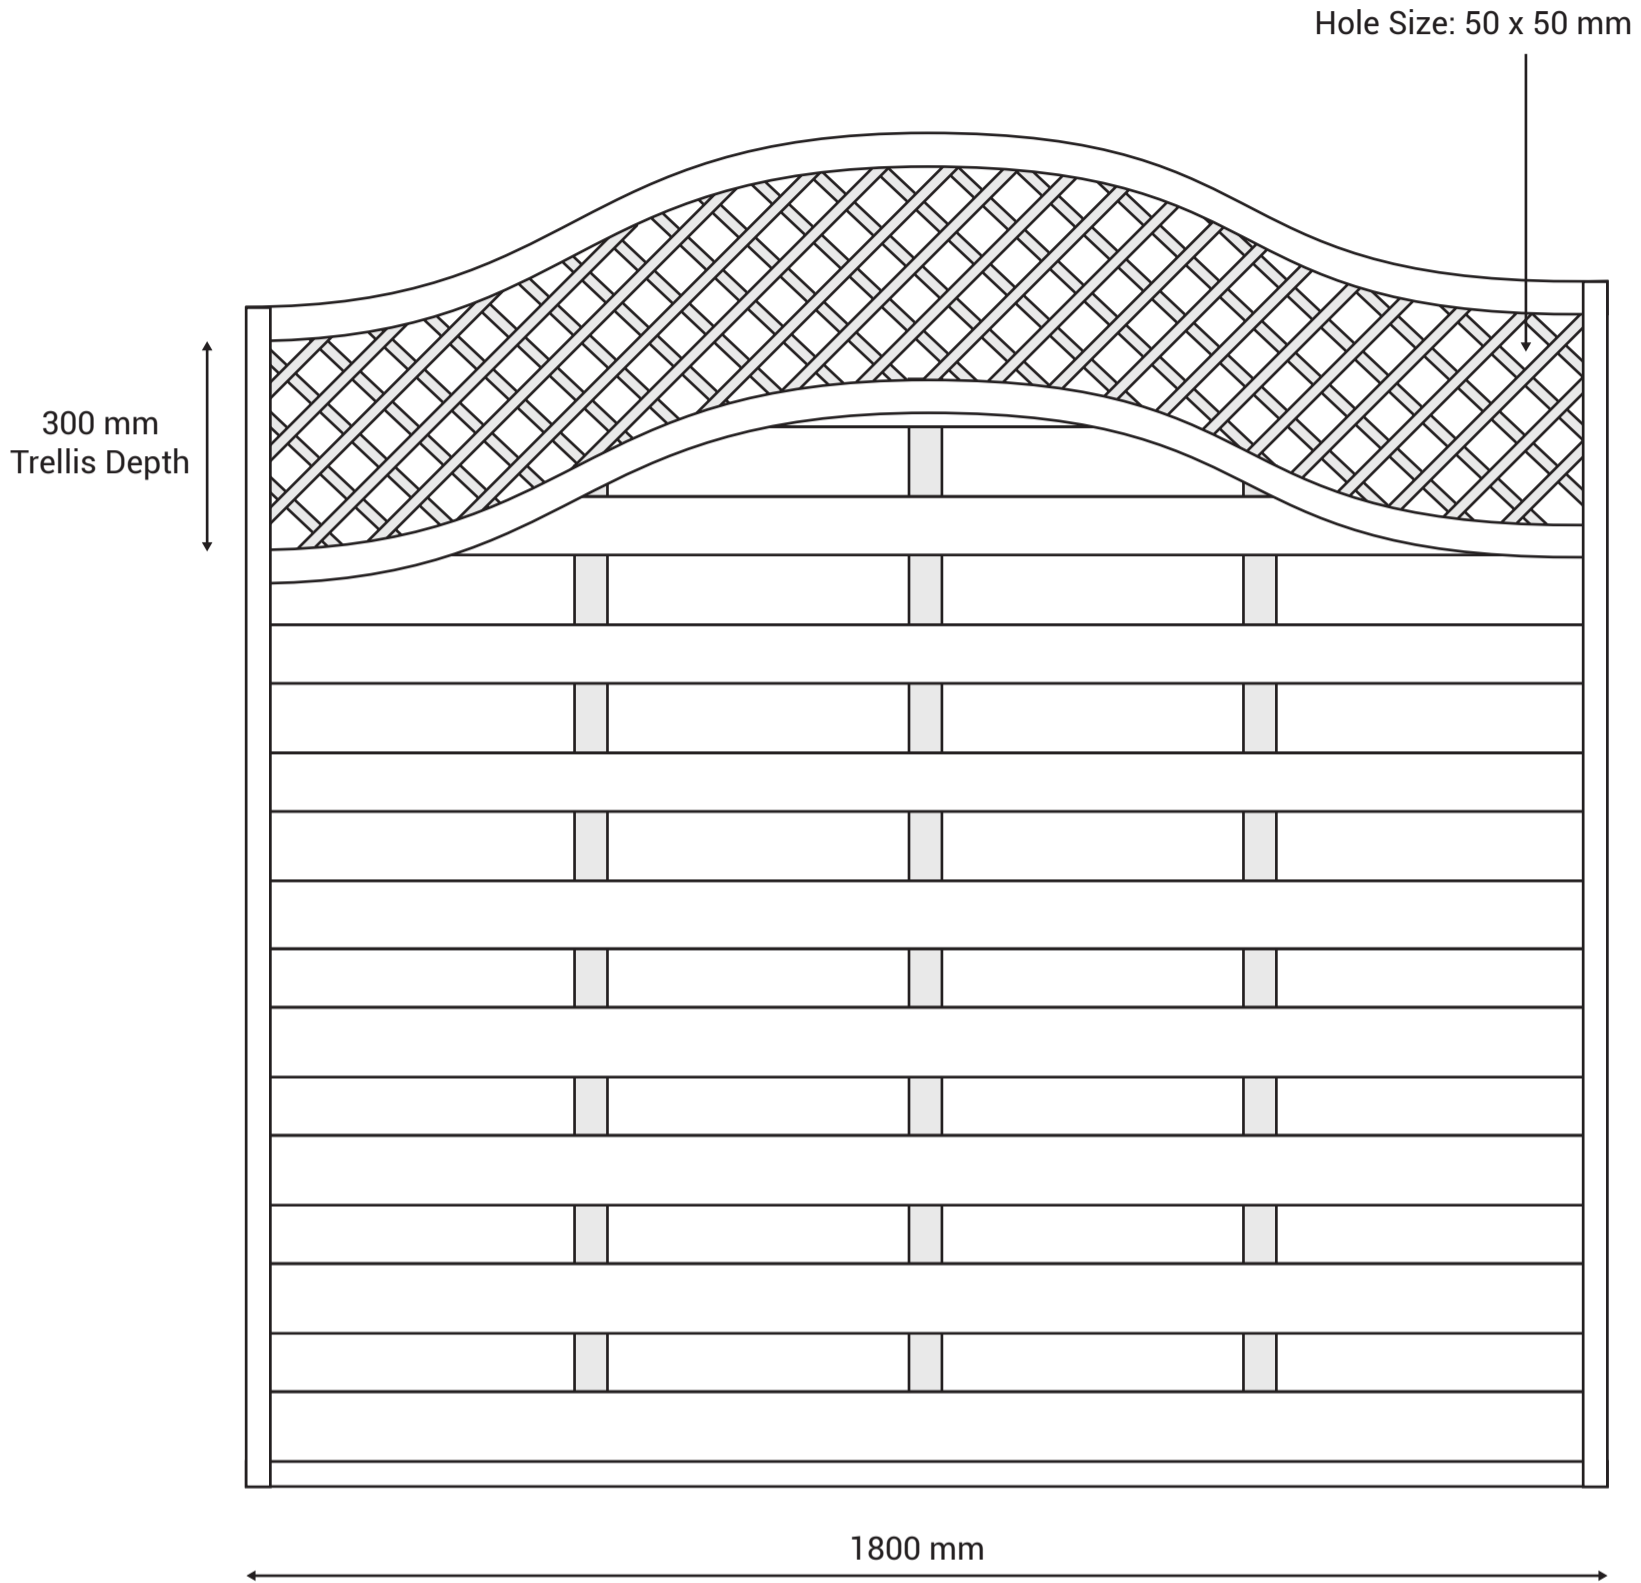

# SUSSEX WAVE PANEL

## FRONT VIEW

Scale 1:10

### SPECIFICATION

Framing 40 x 45 mm  
Trellis Strips 12 mm

### AVAILABLE IN THE FOLLOWING HEIGHTS (TO TOP OF ARCH)

1800 mm  
1500 mm  
1200 mm  
900 mm

200 mm Drop at Shoulder Height